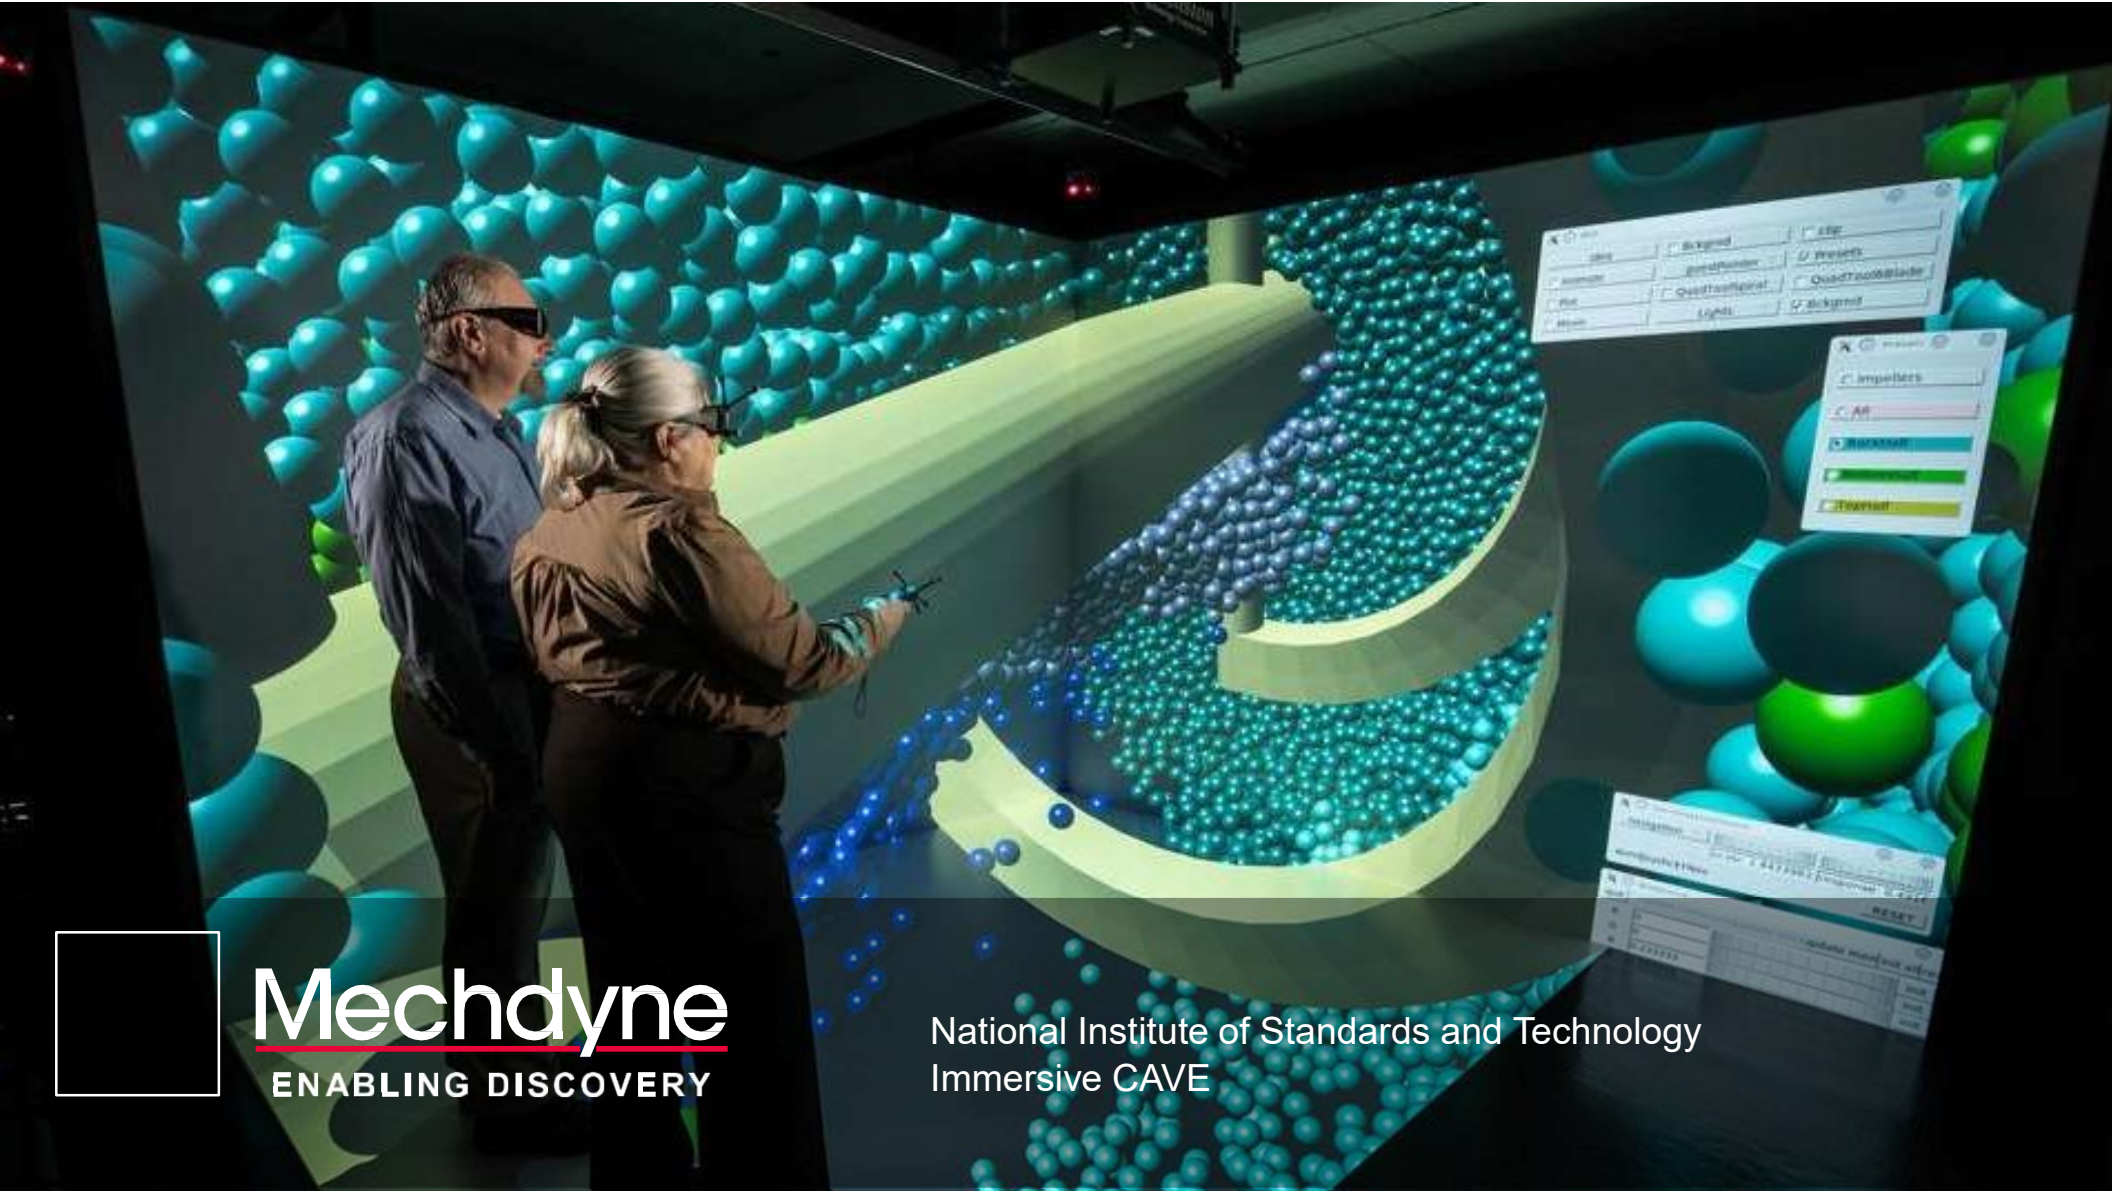

VR-Enabling Platforms and Content
Augmented Reality Solutions
Collaboration Platforms
Embedded and Custom Services

Mechdyne
ENABLING DISCOVERY

Rowan University – Virtual Anatomy
Nine Projector Immersive Workspace

Mechdyne
ENABLING DISCOVERY

National Institute of Standards and Technology
Immersive CAVE

Mechdyne
ENABLING DISCOVERY

Wide Area Virtual Environment (WAVE)
For National Capital Area Medical Simulation Center (SimCenter) in Silver Spring, Md.