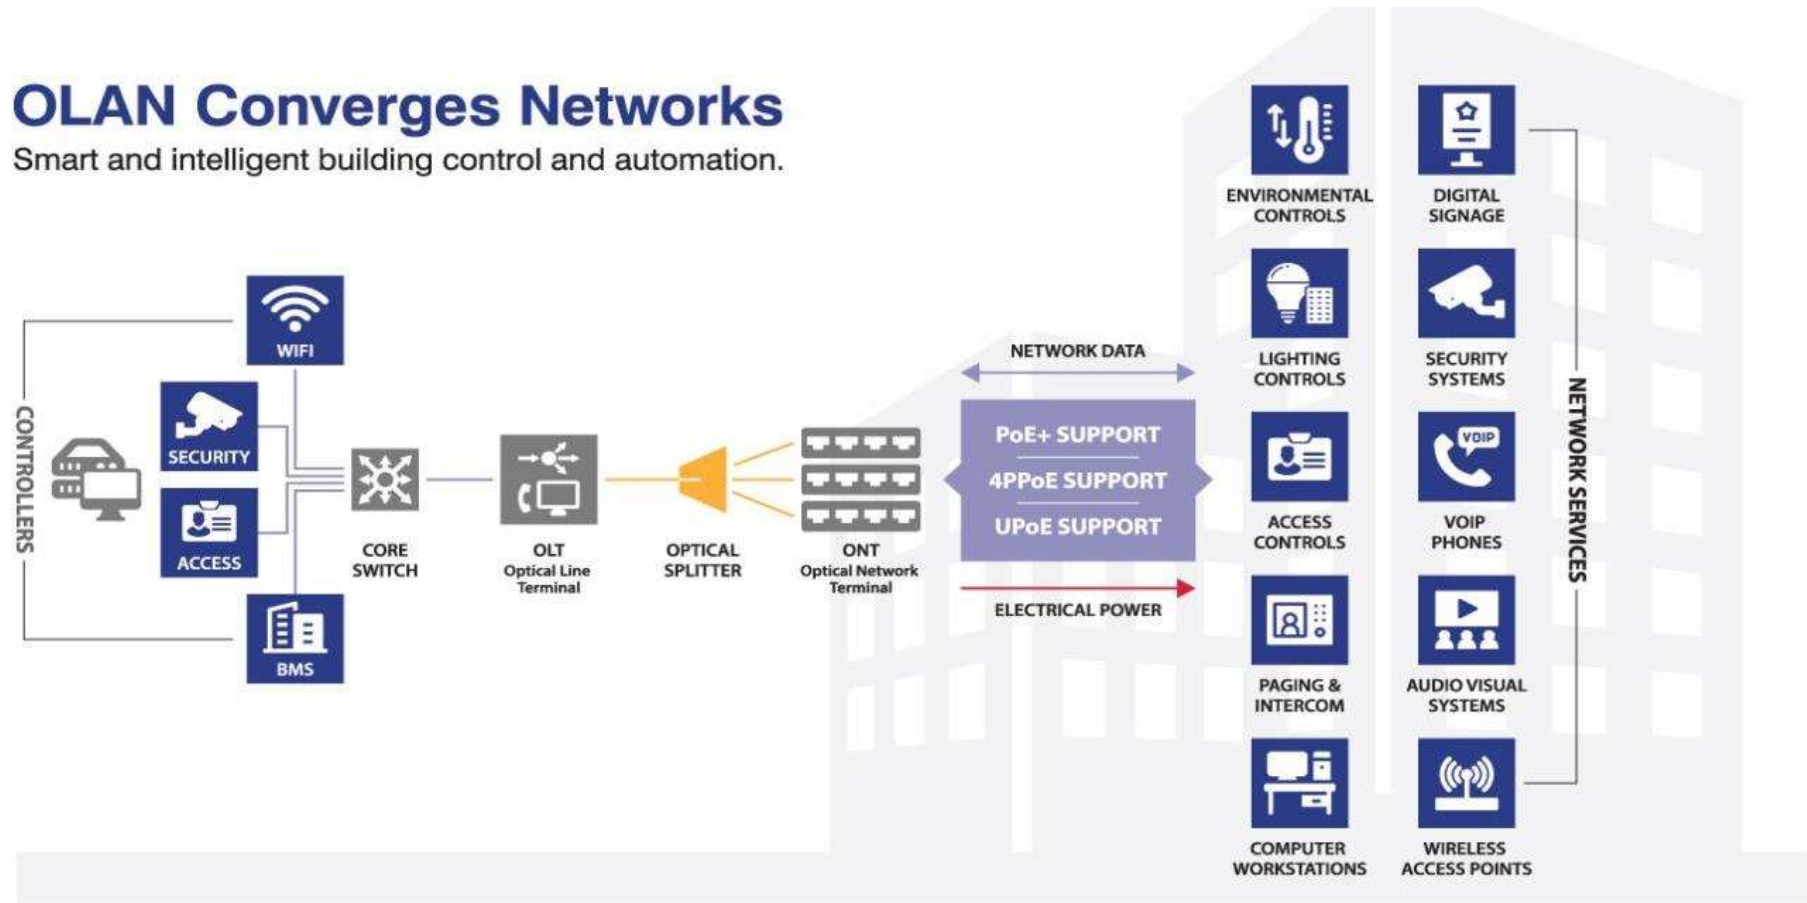

Global Reach:

Process driven delivery

Complex projects

Individual to new building-scale projects

Dedicated Mechdyne teams

Partner where required

Smart Infrastructure, Connected Technology

Building and Campus Scale
Optical Networks

AV and Low Voltage Solutions

OLAN Converges Networks

Smart and intelligent building control and automation.

Passive Optical Network Infrastructure

Reduce Space Requirements
99.9995 Uptime for Decades
Contributes to LEED and Sustainability