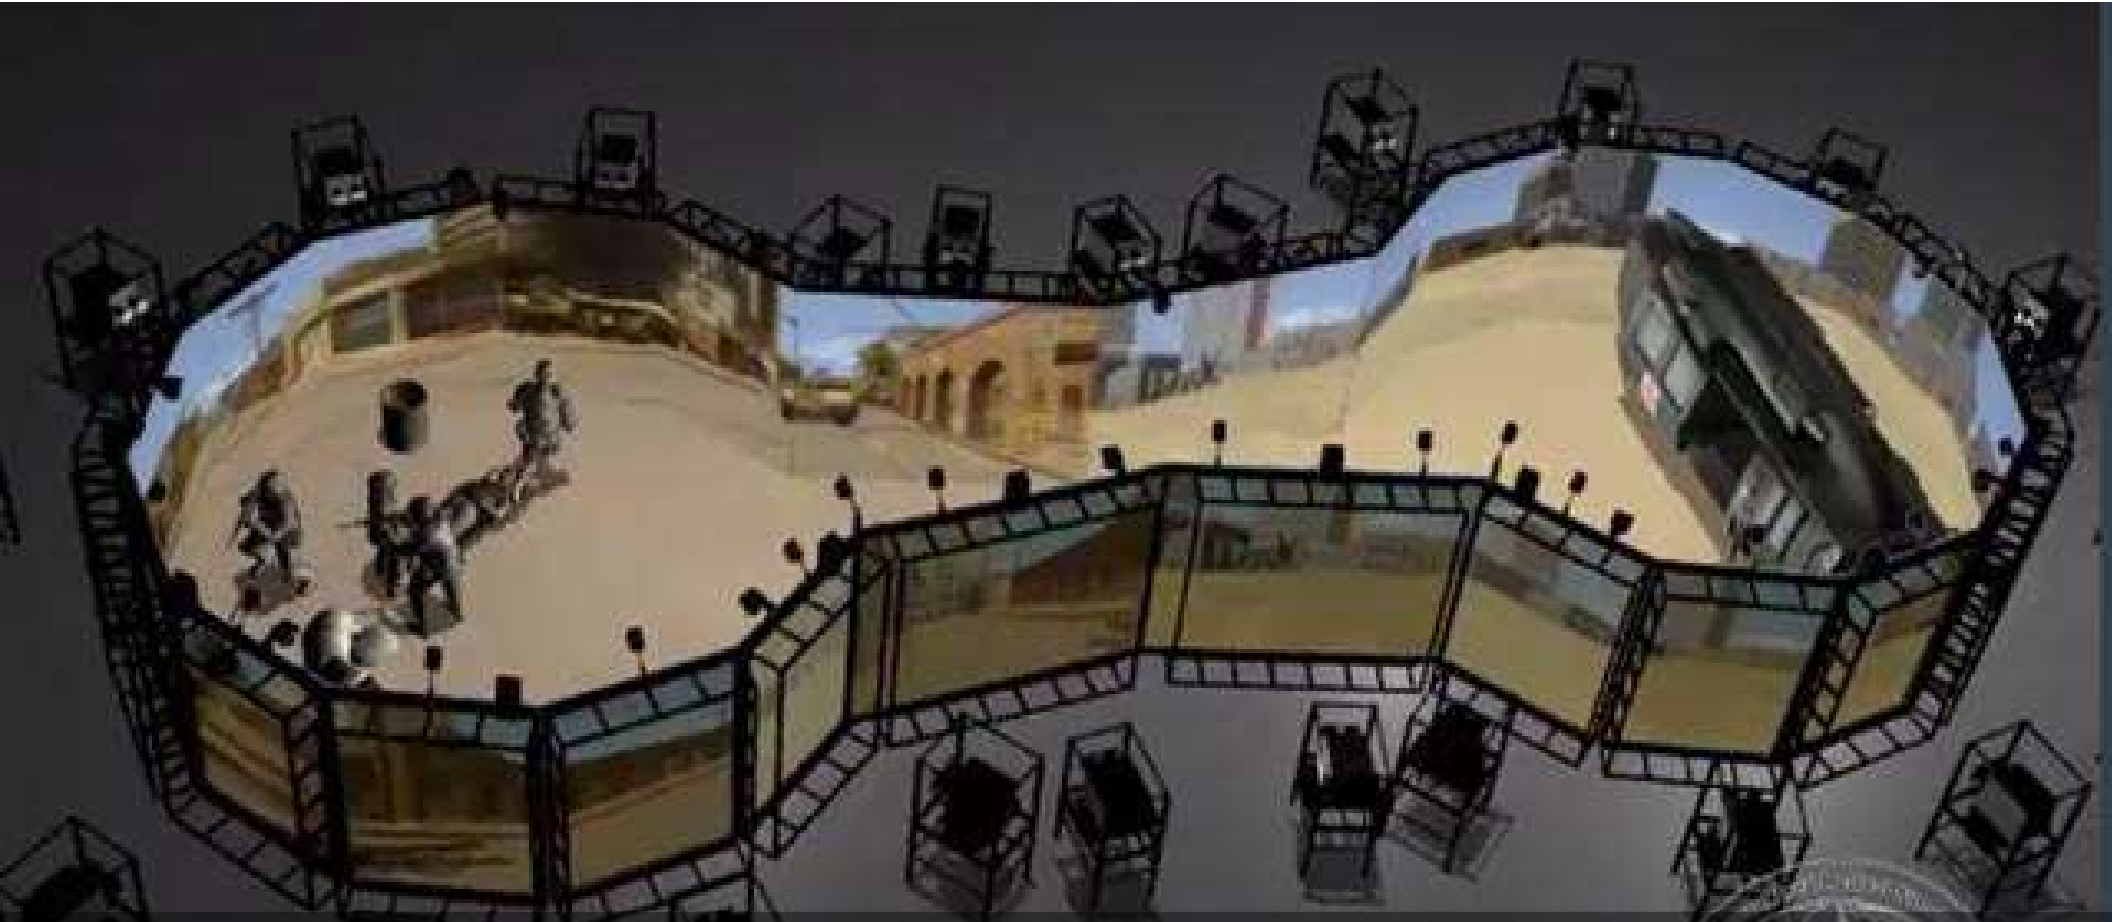

Mechdyne
ENABLING DISCOVERY

National Institute of Standards and Technology
Immersive CAVE

Mechdyne
ENABLING DISCOVERY

Wide Area Virtual Environment (WAVE)
For National Capital Area Medical Simulation Center (SimCenter) in Silver Spring, Md.